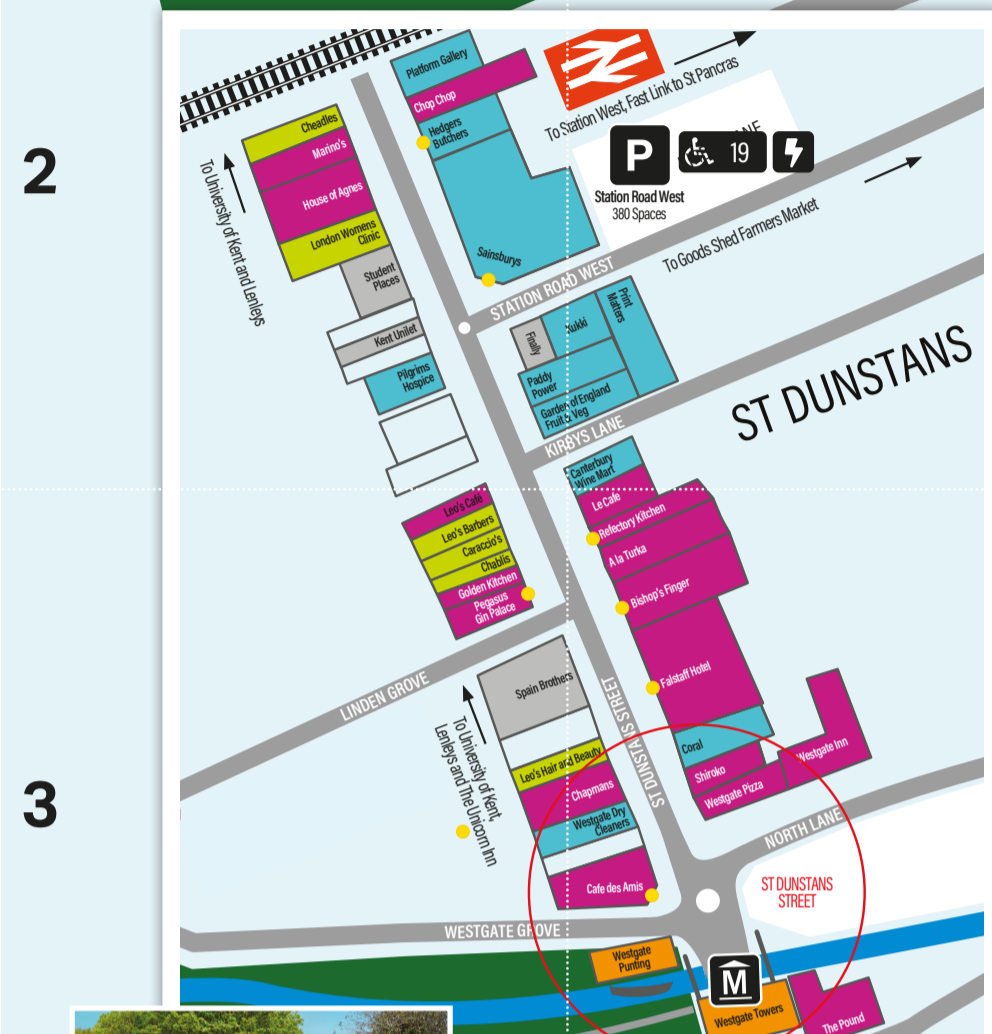

Canterbury BID

BUSINESS IMPROVEMENT DISTRICT

1. **Defibrillators:**
2. Cathedral
   - Marlowe Theatre
   - Canterbury Council
   - Friends Meeting House
   - Unicorn Pub
   - Beany
   - Whitefriars
   - Right Guard Security
   - Burgate Dental Practice & Implant Centre
   - McDonald's
   - Hampton by Hilton

Cathedral Quarter

1. **Map Key**
2. Shopping
   - Department Stores
   - Hospitality
   - Entertainment, Arts & Culture
   - Wellbeing
   - Professional Services
   - Gardens / Parks
   - Car Parks
   - Cobbled Street

To Canterbury East Station and Club Chemistry

RHODAS TOWN

UPPER BRIDGE STREET

LOWER BRIDGE STREET