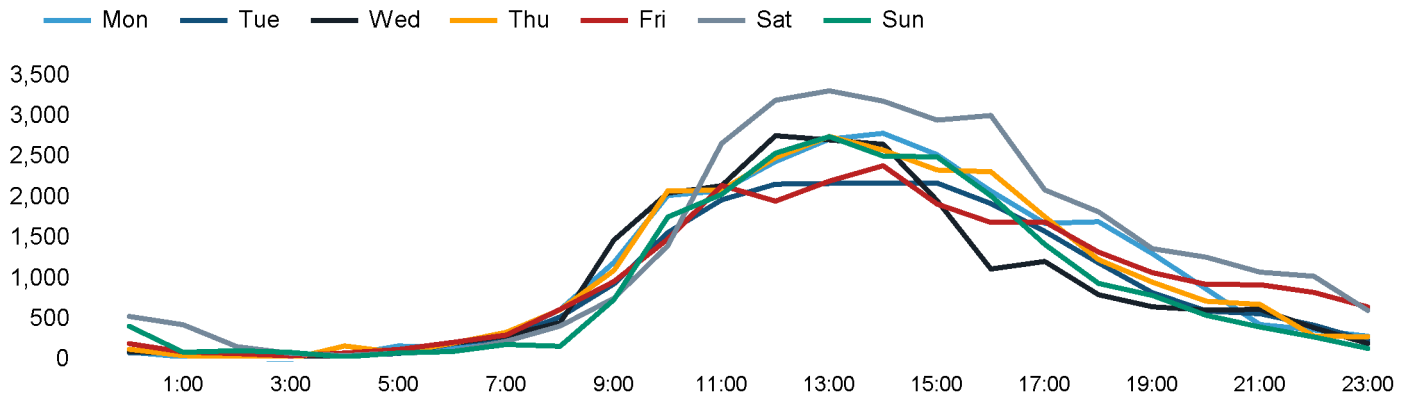

The total number of visitors to Canterbury City Centre in week commencing 29 July 2024 was 174,788.

The busiest day in week commencing 29 July 2024 was Saturday with 31,900 visitors.

The peak hour of the week was 13:00 on Saturday 3 August 2024 with footfall of 3,316.

Footfall Counts by week

Weather

	Mon	Tue	Wed	Thu	Fri	Sat	Sun
This week	27°	27°	27°	25°	26°	26°	25°
Previous week	23°	23°	24°	24°	23°	23°	24°
Previous year	21°	22°	22°	21°	21°	21°	19°

Footfall Counts by day

Footfall Counts by hour

Footfall Counts by week

Footfall Counts by location

■ This week ■ Previous week ■ Previous year ■ 2 Years ago

This Week	174,788
Previous Week	204,109
Previous Year	174,213
2 Years Ago	162,107
Week on week %	-14.4 %
Year on Year %	0.3 %