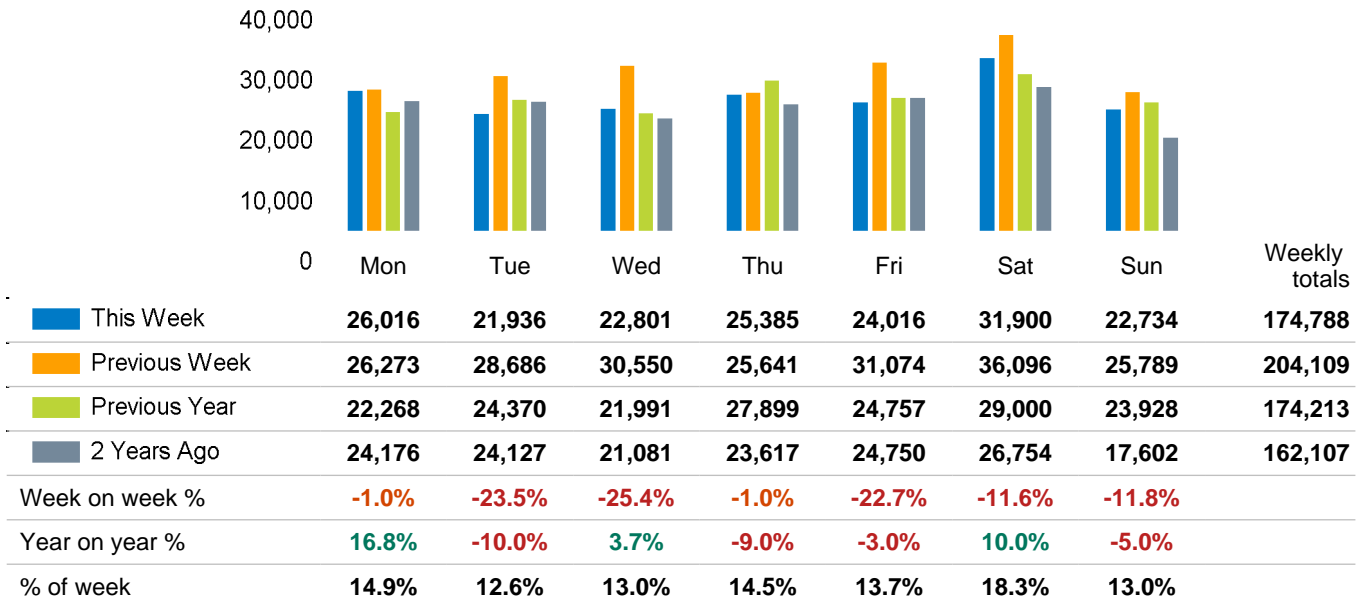

The total number of visitors to Canterbury City Centre for the last 52 weeks is 8,836,245 which is 5.4% up on the previous year.

The total number of visitors for the year to date is 5,389,284 which is 7.4% up on the previous year.

The total number of visitors to Canterbury City Centre in week commencing 29 July 2024 was 174,788.

The busiest day in week commencing 29 July 2024 was Saturday with 31,900 visitors.

The peak hour of the week was 13:00 on Saturday 3 August 2024 with footfall of 3,316.

Footfall Counts by week

Weather

	Mon	Tue	Wed	Thu	Fri	Sat	Sun
This week	27°	27°	27°	25°	26°	26°	25°
Previous week	23°	23°	24°	24°	23°	23°	24°
Previous year	21°	22°	22°	21°	21°	21°	19°

Footfall Counts by day