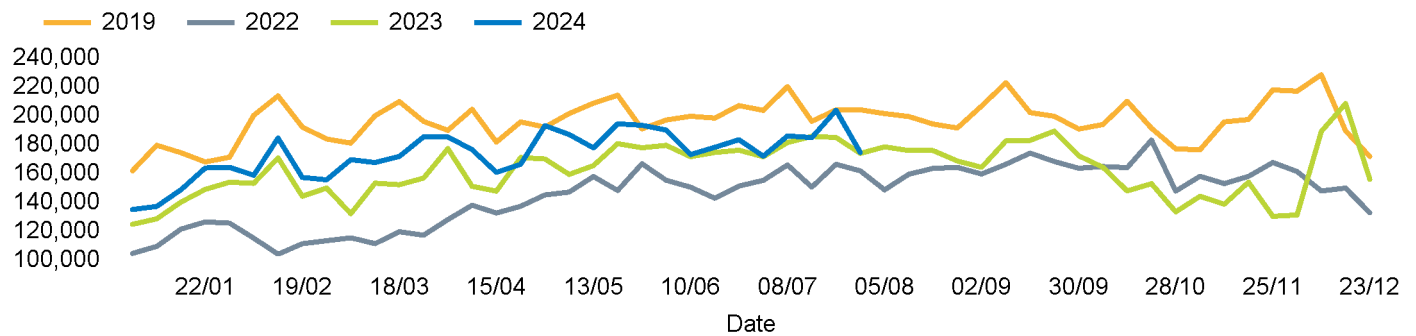

The total number of visitors to Canterbury City Centre for the last 52 weeks is 8,836,245 which is 5.4% up on the previous year.

The total number of visitors for the year to date is 5,389,284 which is 7.4% up on the previous year.

The total number of visitors to Canterbury City Centre in week commencing 29 July 2024 was 174,788.

The busiest day in week commencing 29 July 2024 was Saturday with 31,900 visitors.

The peak hour of the week was 13:00 on Saturday 3 August 2024 with footfall of 3,316.

Footfall Counts by week

Weather

	Mon	Tue	Wed	Thu	Fri	Sat	Sun
This week	27°	27°	27°	25°	26°	26°	25°
Previous week	23°	23°	24°	24°	23°	23°	24°
Previous year	21°	22°	22°	21°	21°	21°	19°

Footfall Counts by day

Footfall Counts by hour

Footfall Counts by week

Footfall Counts by location

■ This week ■ Previous week ■ Previous year ■ 2 Years ago

This Week	174,788
Previous Week	204,109
Previous Year	174,213
2 Years Ago	162,107
Week on week %	-14.4 %
Year on Year %	0.3 %