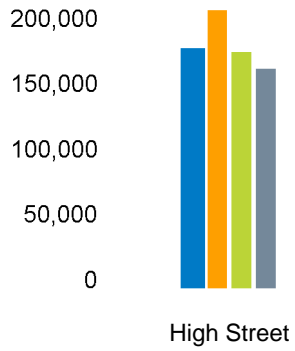

The total number of visitors to Canterbury City Centre for the last 52 weeks is 8,836,245 which is 5.4% up on the previous year.

The total number of visitors for the year to date is 5,389,284 which is 7.4% up on the previous year.

The total number of visitors to Canterbury City Centre in week commencing 29 July 2024 was 174,788.

The busiest day in week commencing 29 July 2024 was Saturday with 31,900 visitors.

The peak hour of the week was 13:00 on Saturday 3 August 2024 with footfall of 3,316.

Footfall Counts by week

Weather

	Mon	Tue	Wed	Thu	Fri	Sat	Sun
This week	27°	27°	27°	25°	26°	26°	25°
Previous week	23°	23°	24°	24°	23°	23°	24°
Previous year	21°	22°	22°	21°	21°	21°	19°

Footfall Counts by day

Footfall Counts by hour

Footfall Counts by week

Footfall Counts by location

■ This week ■ Previous week ■ Previous year ■ 2 Years ago

This Week	174,788
Previous Week	204,109
Previous Year	174,213
2 Years Ago	162,107
Week on week %	-14.4 %
Year on Year %	0.3 %