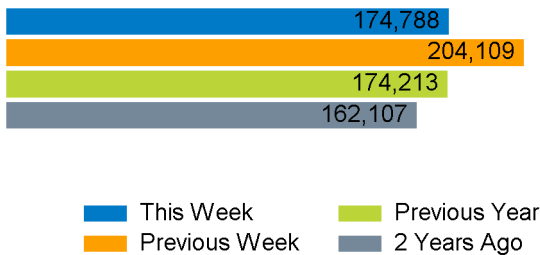

Footfall Report for: Canterbury City Centre

Weekly Footfall Counts

	Year to date %		Year on year %		Week on week %	
	2024	2023	2024	2023	2024	2023
Canterbury City Centre	7.4%	19.3%	0.3%	7.5%	-14.4%	-5.9%
South East	-2.8%	3.4%	-2.0%	1.0%	-5.4%	-3.2%
High Street Index(Historic Town)	-1.2%	4.7%	0.9%	0.7%	-3.5%	-3.5%
UK	-0.8%	5.4%	2.5%	-3.9%	-2.7%	-1.8%

Benchmark calculations (Year on Year and Week on Week) have been calculated using like for like data sets (only those counters available in both comparison periods) to ensure statistical accuracy

Headlines

The total number of visitors to Canterbury City Centre for the last 52 weeks is 8,836,245 which is 5.4% up on the previous year.

The total number of visitors for the year to date is 5,389,284 which is 7.4% up on the previous year.

The total number of visitors to Canterbury City Centre in week commencing 29 July 2024 was 174,788.

The busiest day in week commencing 29 July 2024 was Saturday with 31,900 visitors.

The peak hour of the week was 13:00 on Saturday 3 August 2024 with footfall of 3,316.

Footfall Counts by week

Weather

	Mon	Tue	Wed	Thu	Fri	Sat	Sun
This week	27°	27°	27°	25°	26°	26°	25°
Previous week	23°	23°	24°	24°	23°	23°	24°
Previous year	21°	22°	22°	21°	21°	21°	19°